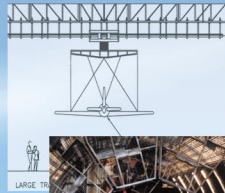

Blinder Safety Zone

- Design and Fabrication of Large & Small Special FX
- Rentals: Turntables, Lifts, Rigs & Custom Modifications
- Mechanical Ride, Show Design & Engineering
- Control Systems

- Show Set Design & Manufacturing
- Conceptual Design
- Technical Management
- Large Modular Truss System Rentals
- Themed Entertainment Specialists