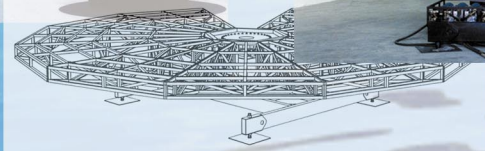

818.552.2900
rpiefx.com