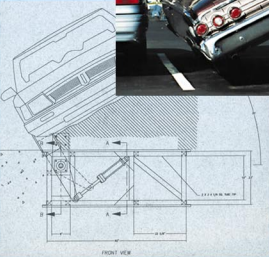

Blinder Safety Zone

- Design and Fabrication of Large & Small Special FX
- Rentals: Turntables, Lifts, Rigs & Custom Modifications
- Mechanical Ride, Show Design & Engineering
- Control Systems

- Show Set Design & Manufacturing
- Conceptual Design
- Technical Management
- Large Modular Truss System Rentals
- Themed Entertainment Specialists